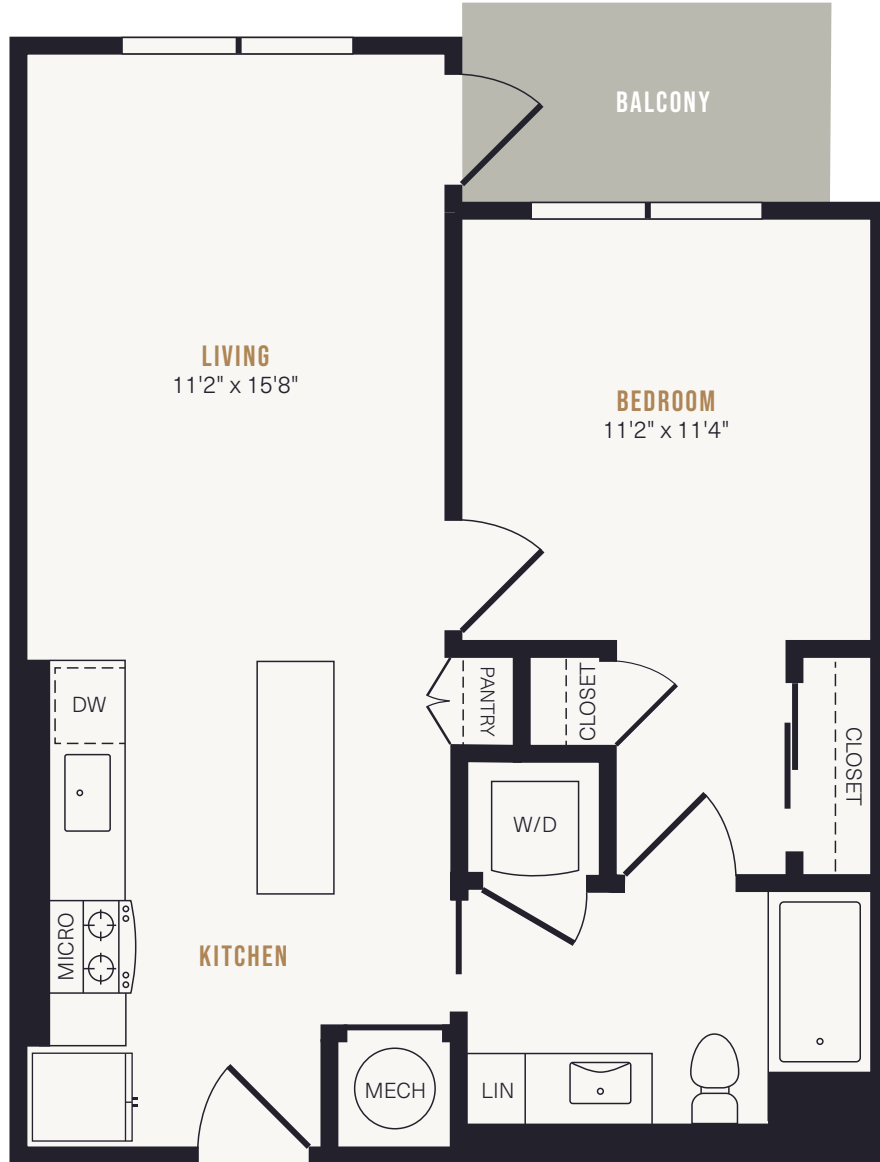

ALEXAN GATEWAY

KENT, WASHINGTON

A02_M, A02

A2

679 s.f.
1 BEDROOM
1 BATHROOM

leasing@alexangateway.com
833.979.3296
23000 Military Road South
Kent, WA 98032
ALEXANGATEWAY.COM

RENT/MO _____
DEPOSIT _____

Not all homes have a balcony or patio and sizes may vary. Interior layout may vary by home. Interior layout varies to accommodate accessible features. Floor plan is an artist's rendering and may not be to scale. Square footage is approximate and may vary by unit. Availability and pricing subject to change. See an office representative for details.