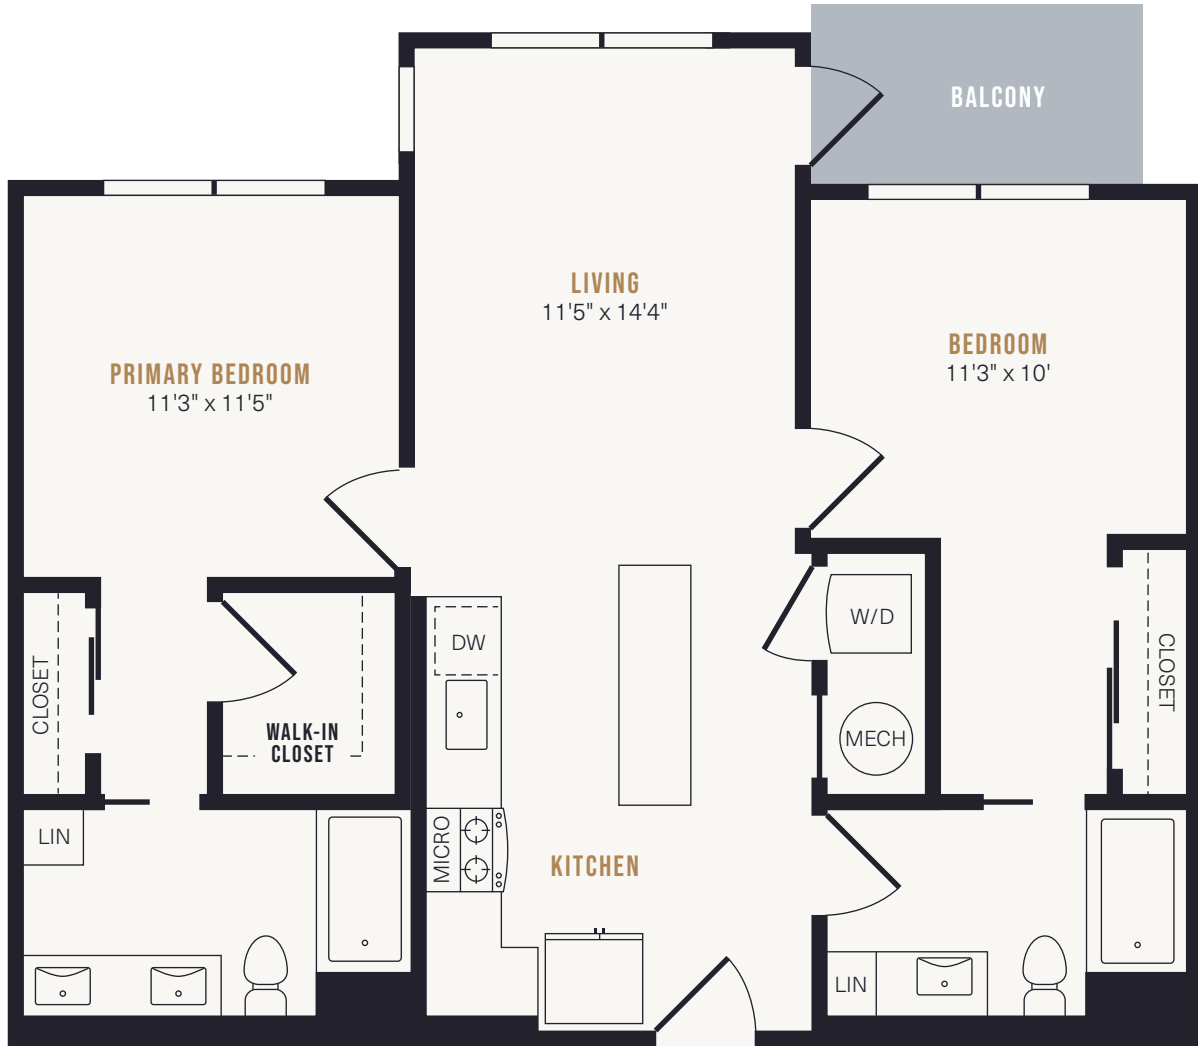

# ALEXAN GATEWAY

KENT, WASHINGTON

B01, B01\_M

# B1

992 s.f.  
**2 BEDROOM**  
**2 BATHROOM**

leasing@alexangateway.com  
 833.979.3296  
 23000 Military Road South  
 Kent, WA 98032  
[ALEXANGATEWAY.COM](http://ALEXANGATEWAY.COM)

RENT/MO \_\_\_\_\_  
 DEPOSIT \_\_\_\_\_

Not all homes have a balcony or patio and sizes may vary. Interior layout may vary by home. Interior layout varies to accommodate accessible features. Floor plan is an artist's rendering and may not be to scale. Square footage is approximate and may vary by unit. Availability and pricing subject to change. See an office representative for details.