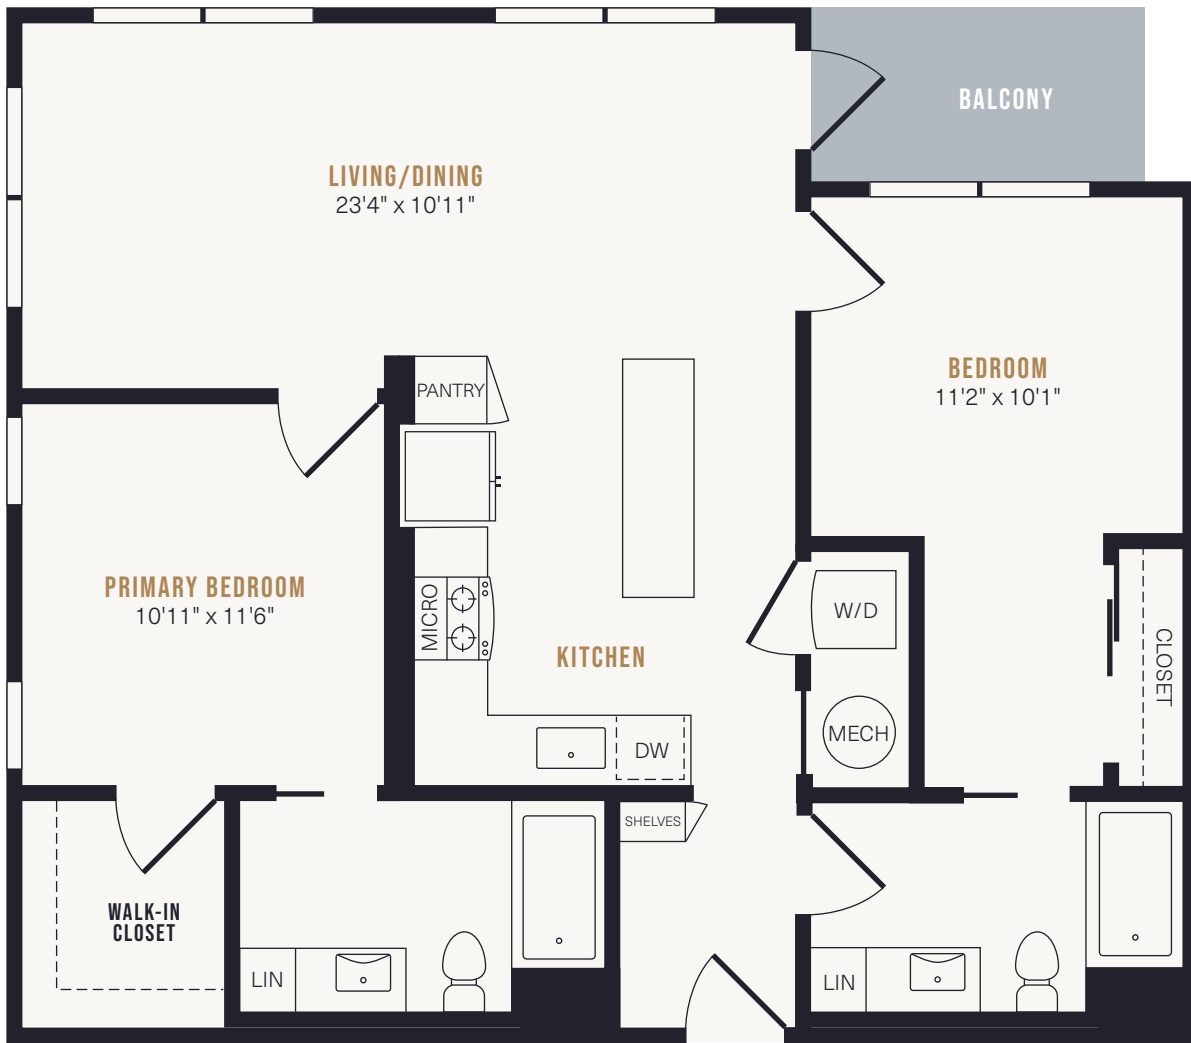

ALEXAN GATEWAY

KENT, WASHINGTON

B02, B02.1, B02_M

B3

1,063 s.f.
2 BEDROOM
2 BATHROOM

leasing@alexangateway.com
833.979.3296
23000 Military Road South
Kent, WA 98032
ALEXANGATEWAY.COM

RENT/MO _____
DEPOSIT _____

Not all homes have a balcony or patio and sizes may vary. Interior layout may vary by home. Interior layout varies to accommodate accessible features. Floor plan is an artist's rendering and may not be to scale. Square footage is approximate and may vary by unit. Availability and pricing subject to change. See an office representative for details.