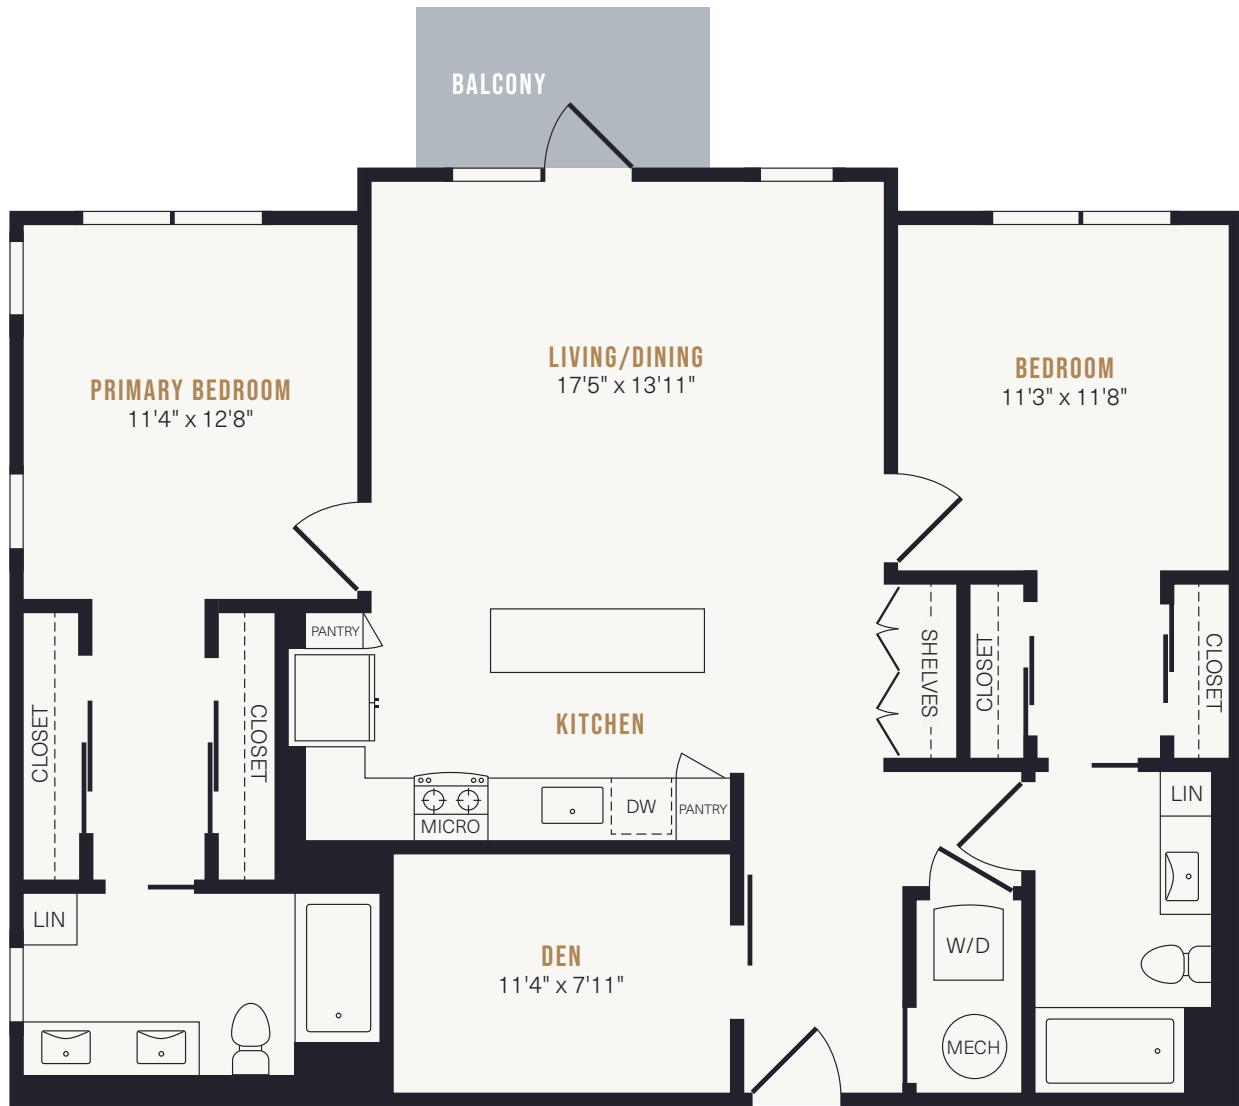

ALEXAN GATEWAY

KENT, WASHINGTON

B04A, B04A.1, B04A_M, B04, B04_M

B4

1,309 s.f.
2 BEDROOM
2 BATHROOM
DEN

leasing@alexangateway.com
833.979.3296
23000 Military Road South
Kent, WA 98032
ALEXANGATEWAY.COM

RENT/MO _____
DEPOSIT _____

Not all homes have a balcony or patio and sizes may vary. Interior layout may vary by home. Interior layout varies to accommodate accessible features. Floor plan is an artist's rendering and may not be to scale. Square footage is approximate and may vary by unit. Availability and pricing subject to change. See an office representative for details.